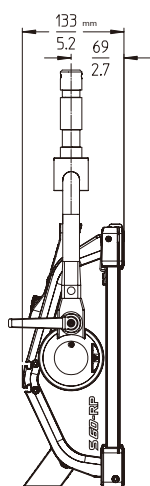

SKY PANEL®

SOFT LIGHTING | REDEFINED

仕様 S60-RP

灯体	
光学系	燐光ソフトパネル型
照射面	645 x 300 mm / (25.4 x 11.8 inches)
ビーム角	110° (Half Peak Angle)
重量	スタンドタイプ: 12 kg (26.5 lbs) ポールオペレーションタイプ: 13 kg (28.7 lbs)
ステアラップアーム	新型ロッキングハンドル付スチールヨーク、ポールオペレーションアーム(パン、ティルト)
ダボ径	25mm/28mm
点灯振り角度	± 90°
供給電源	48 V DC
消費電力	420 W (最大450 W)
入力コネクタ	XLR -3ピンオス 15A (Pin 1: - / Pin 2: +)
バッテリーコネクタ	XLR -4ピンオス 10 A (Pin 1: - / Pin 4: +)
バッテリー電圧	23 - 36 V DC
バッテリー運用時出力	50%
色温度	2,700K/3200K/4300K/5600K/6500K/クロマグリーン
色温度許容誤差	±200K
演色性	2700K: CRI>98、3200K: CRI>98、4300K: CRI>97 5600K: CRI>94、6500K: CRI>93
ディマー	0 - 100%
制御方法	オンボードコントロール/DMXコントロール(5ピン)/ イーサコネクタLAN /USB-A
RDM	DMXセットアップ、アワーカウンタ、スタンダードRDMコマンド
USBインターフェース	DMXセットアップ、灯体ステータス/ ファームウェアアップグレード(PC), Mac/USBメモリ
灯体カラー	ブルー/シルバー、ブラック
動作環境温度	-20°C ~ +45°C
防塵/防水性	IP 20
概算寿命	50,000 時間
寿命後の色温度変化	< 200 K
認証	CE, FCC; GS, cNRTL, CB

パワーサプライユニット

パワーサプライ入力	90 - 250 V AC, 50 - 60 Hz
パワーサプライ出力	48 V DC
入力コネクタ	powerCON TRUE1 (先バラ / Schuko / 並行3Pin)
出力コネクタ	XLR 3-Pinメス 10 A (Pin 1: - / Pin 2: +)、powerCON TRUE1
重量	5 kg (11 lbs.)
制御	オンボード(ON/OFFスイッチ付)
マウント	スーパークランプアタッチメント/ パワーサプライユニット専用 レールアタッチメント

<販売店>

株式会社 石谷ライティングサービス

〒112-0005 東京都文京区水道 2-1-5

Tel : (03) - 5840 - 6901 Fax : (03) - 5840 - 6902

URL : <http://www.ishitani-lighting.co.jp>