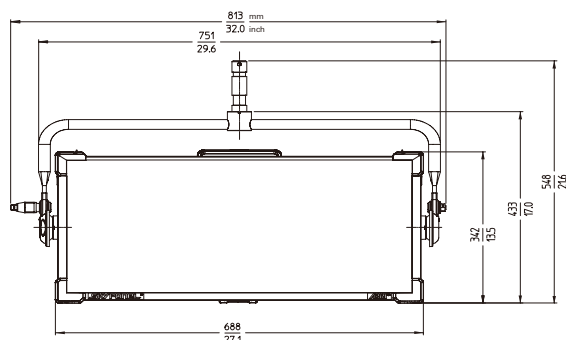

SKY PANEL®

SOFT LIGHTING | REDEFINED

仕様 S60-RP

灯体	
光学系	燐光ソフトパネル型
照射面	645 x 300 mm / (25.4 x 11.8 inches)
ビーム角	110° (Half Peak Angle)
重量	スタンドタイプ: 12 kg (26.5 lbs) ポールオペレーションタイプ: 13 kg (28.7 lbs)
ステアラップアーム	新型ロッキングハンドル付スチールヨーク、ポールオペレーションアーム(パン、ティルト)
ダボ径	25mm/28mm
点灯振り角度	± 90°
供給電源	48 V DC
消費電力	420 W (最大450 W)
入力コネクタ	XLR -3ピンオス 15A (Pin 1: - / Pin 2: +)
バッテリーコネクタ	XLR -4ピンオス 10 A (Pin 1: - / Pin 4: +)
バッテリー電圧	23 - 36 V DC
バッテリー運用時出力	50%
色温度	2,700K/3200K/4300K/5600K/6500K/クロマグリーン
色温度許容誤差	±200K
演色性	2700K: CRI>98、3200K: CRI>98、4300K: CRI>97 5600K: CRI>94、6500K: CRI>93
ディマー	0 - 100%
制御方法	オンボードコントロール/DMXコントロール(5ピン)/ イーサコネクタLAN /USB-A
RDM	DMXセットアップ、アワーカウンタ、スタンダードRDMコマンド
USBインターフェース	DMXセットアップ、灯体ステータス/ ファームウェアアップグレード(PC), Mac/USBメモリ
灯体カラー	ブルー/シルバー、ブラック
動作環境温度	-20°C ~ +45°C
防塵/防水性	IP 20
概算寿命	50,000 時間
寿命後の色温度変化	< 200 K
認証	CE, FCC; GS, cNRTL, CB

パワーサプライユニット

パワーサプライ入力	90 - 250 V AC, 50 - 60 Hz
パワーサプライ出力	48 V DC
入力コネクタ	powerCON TRUE1 (先バラ / Schuko / 並行3Pin)
出力コネクタ	XLR 3-Pinメス 10 A (Pin 1: - / Pin 2: +)、powerCON TRUE1
重量	5 kg (11 lbs.)
制御	オンボード(ON/OFFスイッチ付)
マウント	スーパークランプアタッチメント/ パワーサプライユニット専用 レールアタッチメント

<販売店>

株式会社 石谷ライティングサービス

〒112-0005 東京都文京区水道 2-1-5

Tel : (03) - 5840 - 6901 Fax : (03) - 5840 - 6902

URL : <http://www.ishitani-lighting.co.jp>