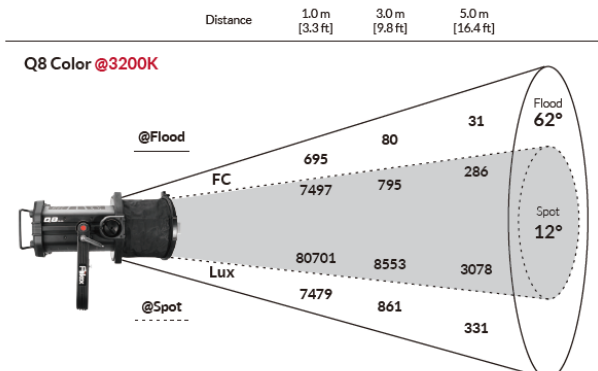

Q8 COLOR-LR

Cinematic LED Fresnel Light

SPECIFICATIONS

Fresnel Diameter	8"
Beam Angle	12°- 62°
CCT Range	2000-10000K continuous tuning + magenta/green shift
CRI	95 typical
TLCI	90 typical
Control Modes	CCT, HSI, RGBW, Gels, Effects, CCTRGBW, CCTHSI, CIExy, ICTHS
Dimming	100 - 0% flicker free
Dimming Modes	Smooth, Sharp
Light Engine	1x 300W DiCon Dense Matrix LED
Power Consumption	320W max AC | 300W max DC
DC Input	48V DC
AC Input	100 - 240V AC, 50 ~ 60Hz
Power Port	XLR-3
DMX Port	XLR-5
Weight	Fixture: 17 lbs / 7.7kg (includes yoke) | Power adapter: 4.8 lbs/2.2kg
Size (L x W x H)	13.8" x 12.7" x 19.8" / 35.3cm x 32.3cm x 50.3cm
Mount Type	Combo (baby stud female / junior stud male)
IP Rating	IP-X5 (water-resistant)
Thermal Design	Aluminum extrusion cooling system w/ fan
Operating Temperature	32 - 104°F / 0 - 40°C

PHOTOMETRIC DATA

COMPATIBLE ACCESSORIES

*Q8 COLORではメーカー純正専用ハードケースとセットになったトラベルキットはございません

弊社にて国内で特注製作したハードケースをご用意いたしております

— < 販売代理店 > —

〒112-0005 東京都文京区水道 2-1-5 TEL : 03-5840-6901 FAX : 03-5840-6902

株式会社 石谷ライティングサービス

WEB : www.ishitani-lighting.co.jp

E-mail : info@ishitani-lighting.co.jp