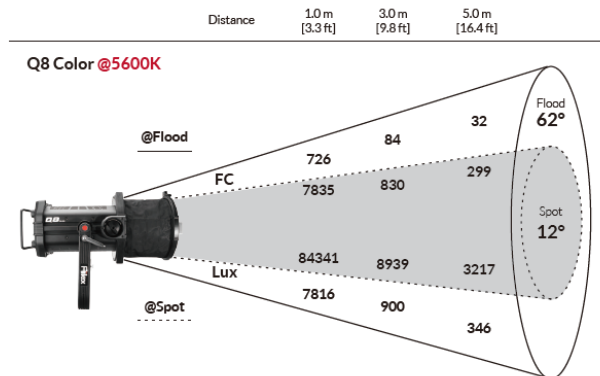

Q8 COLOR-LR

Cinematic LED Fresnel Light

SPECIFICATIONS

Fresnel Diameter	8"
Beam Angle	12°- 62°
CCT Range	2000-10000K continuous tuning + magenta/green shift
CRI	95 typical
TLCI	90 typical
Control Modes	CCT, HSI, RGBW, Gels, Effects, CCTRGBW, CCTHSI, CIExy, ICTHS
Dimming	100 - 0% flicker free
Dimming Modes	Smooth, Sharp
Light Engine	1x 300W DiCon Dense Matrix LED
Power Consumption	320W max AC | 300W max DC
DC Input	48V DC
AC Input	100 - 240V AC, 50 ~ 60Hz
Power Port	XLR-3
DMX Port	XLR-5
Weight	Fixture: 17 lbs / 7.7kg (includes yoke) | Power adapter: 4.8 lbs/2.2kg
Size (L x W x H)	13.8" x 12.7" x 19.8" / 35.3cm x 32.3cm x 50.3cm
Mount Type	Combo (baby stud female / junior stud male)
IP Rating	IP-X5 (water-resistant)
Thermal Design	Aluminum extrusion cooling system w/ fan
Operating Temperature	32 - 104°F / 0 - 40°C

PHOTOMETRIC DATA

COMPATIBLE ACCESSORIES

*Q8 COLORではメーカー純正専用ハードケースとセットになったトラベルキットはございません

弊社にて国内で特注製作したハードケースをご用意いたしております

— < 販売代理店 > —

〒112-0005 東京都文京区水道 2-1-5 TEL : 03-5840-6901 FAX : 03-5840-6902

株式会社 石谷ライティングサービス

WEB : www.ishitani-lighting.co.jp

E-mail : info@ishitani-lighting.co.jp